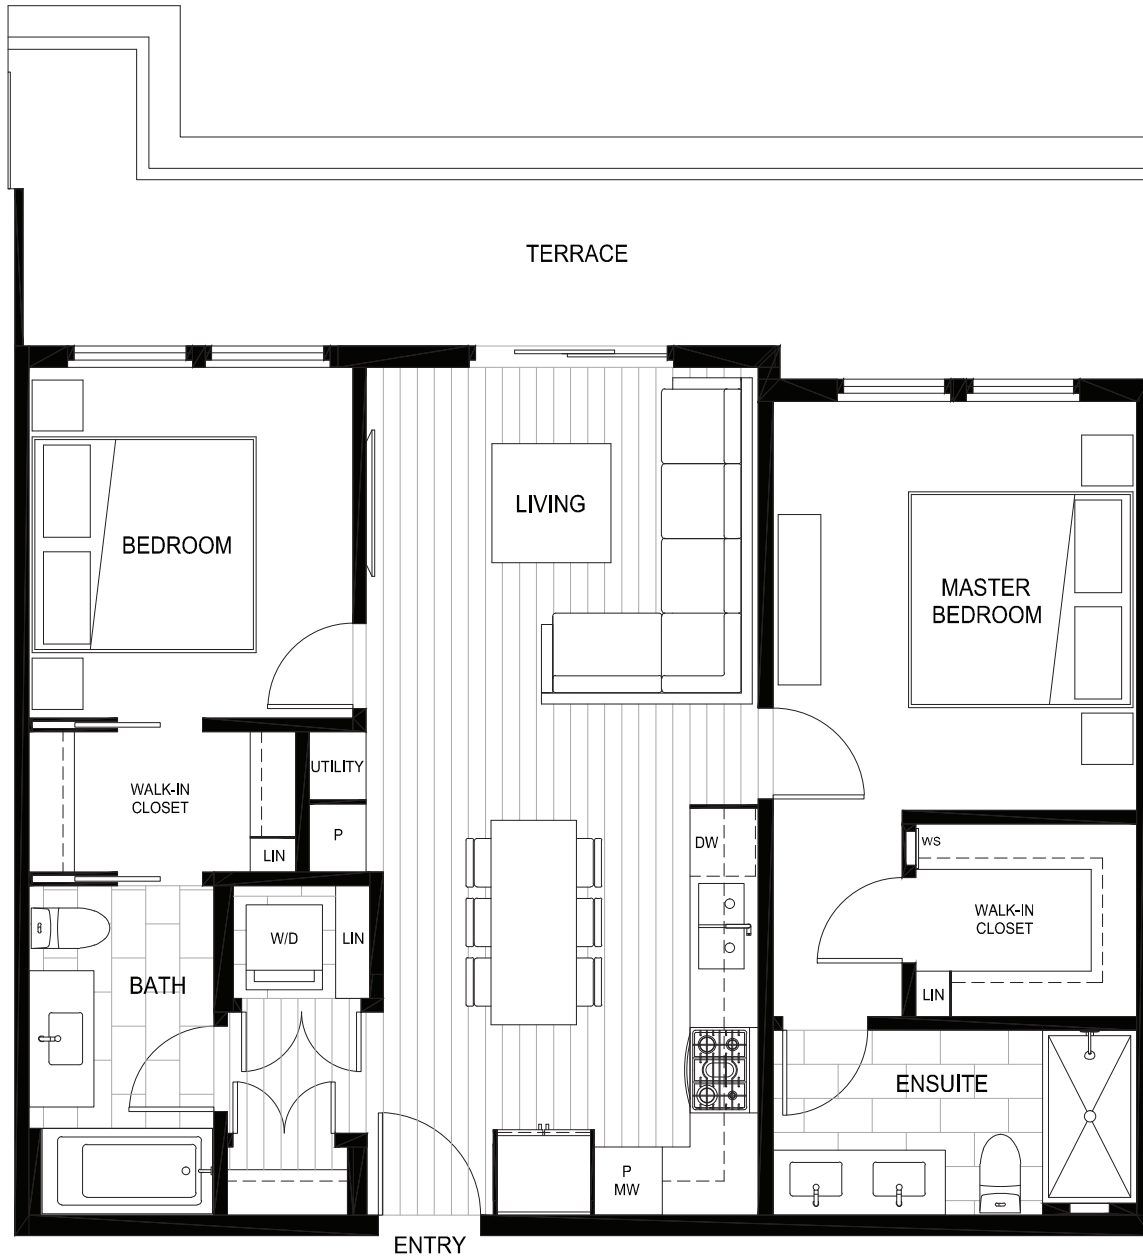

GEORGE

PORT MOODY PENTHOUSE COLLECTION

PH2

WEST BUILDING

2 Bedroom
 2 Bath
 Interior: 861 sq. ft.
 Exterior: 204 sq. ft.
 Total: 1065 sq. ft.